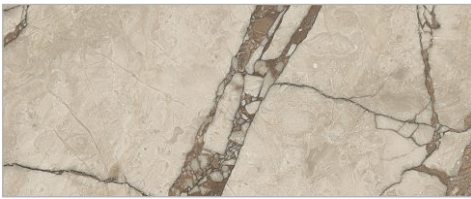

3 x 24 in / 7.2 x 59.7 cm
Rectified

24 x 48 in / 59.7 x 119.7 cm
Rectified

Mosaics

2 in / 5 cm
Hexagon Mosaic
Matt

2x2 in / 5x5 cm
Mosaic
Matt

PETRA RUINS

SURFACE - **POLISHED**

24 x 24 in / 59.7 x 59.7 cm
Rectified