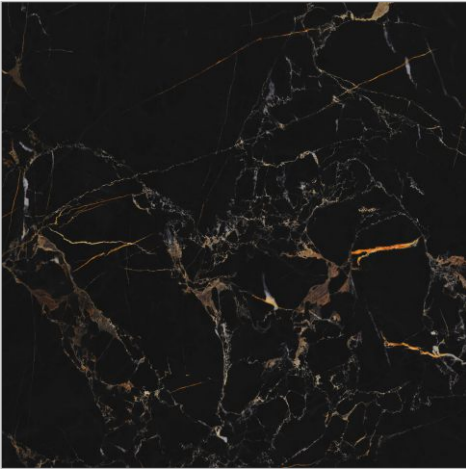

NOIR GOLD

SURFACE - **POLISHED**

24 x 24 in / 59.7 x 59.7 cm
Rectified