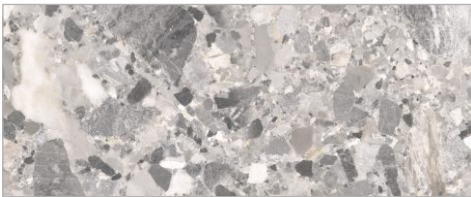

12 x 24 in / 29.7 x 59.7 cm

Rectified

Trim