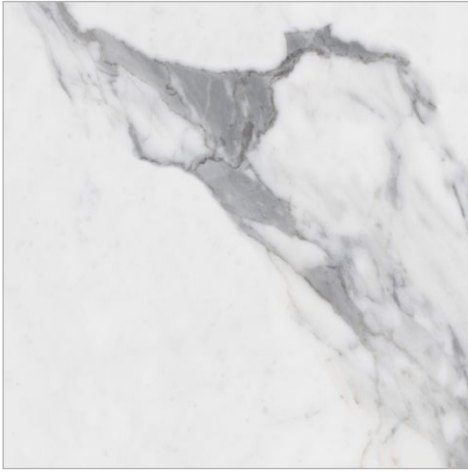

STATUARIO

SURFACE - **POLISHED**

24 x 24 in / 59.7 x 59.7 cm
Rectified