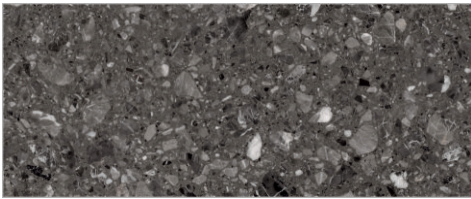

12 x 24 in / 29.7 x 59.7 cm
Rectified