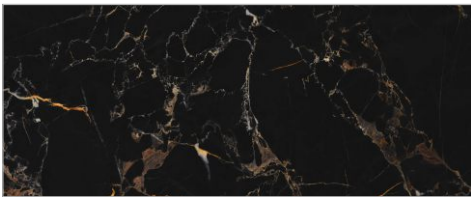

12 x 24 in / 29.7 x 59.7 cm
Rectified