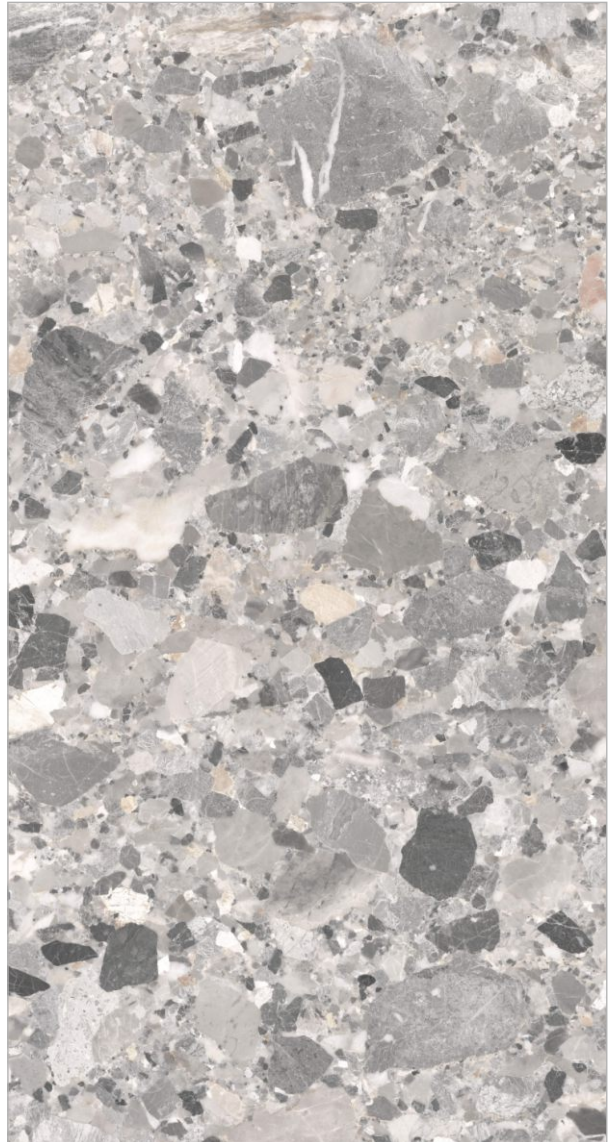

24 x 48 in / 59.7 x 119.7 cm

Rectified