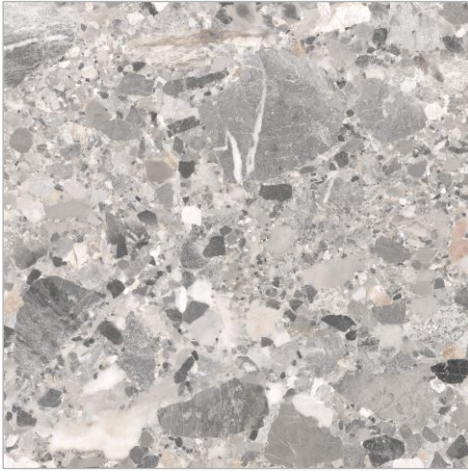

12 x 24 in / 29.7 x 59.7 cm
Rectified

Trim

3 x 24 in / 7.2 x 59.7 cm
Rectified

Mosaics

2 in / 5 cm
Hexagon Mosaic
Matt

2x2 in / 5x5 cm
Mosaic
Matt

GREY QUARZITO

SURFACE - **POLISHED**