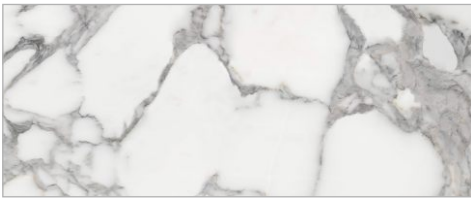

ARABESCATO

SURFACE - **POLISHED**

24 x 24 in / 59.7 x 59.7 cm
Rectified

24 x 48 in / 59.7 x 119.7 cm
Rectified

12 x 24 in / 29.7 x 59.7 cm
Rectified

Trim

3 x 24 in / 7.2 x 59.7 cm
Rectified

Mosaics