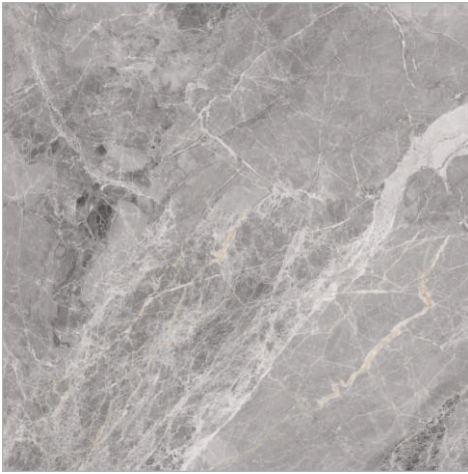

24 x 48 in / 59.7 x 119.7 cm
Rectified

Mosaics

2 in / 5 cm
Hexagon Mosaic
Matt

2x2 in / 5x5 cm
Mosaic
Matt

FIOR DI GRIGIO

SURFACE - **MATT**

24 x 24 in / 59.7 x 59.7 cm
Rectified

24 x 48 in / 59.7 x 119.7 cm
Rectified