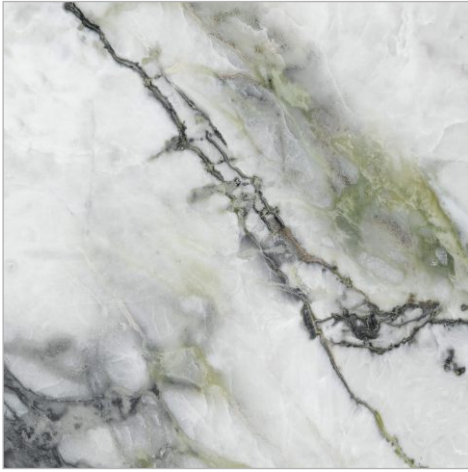

AMAZON GREEN

SURFACE - **POLISHED**

24 x 24 in / 59.7 x 59.7 cm
Rectified