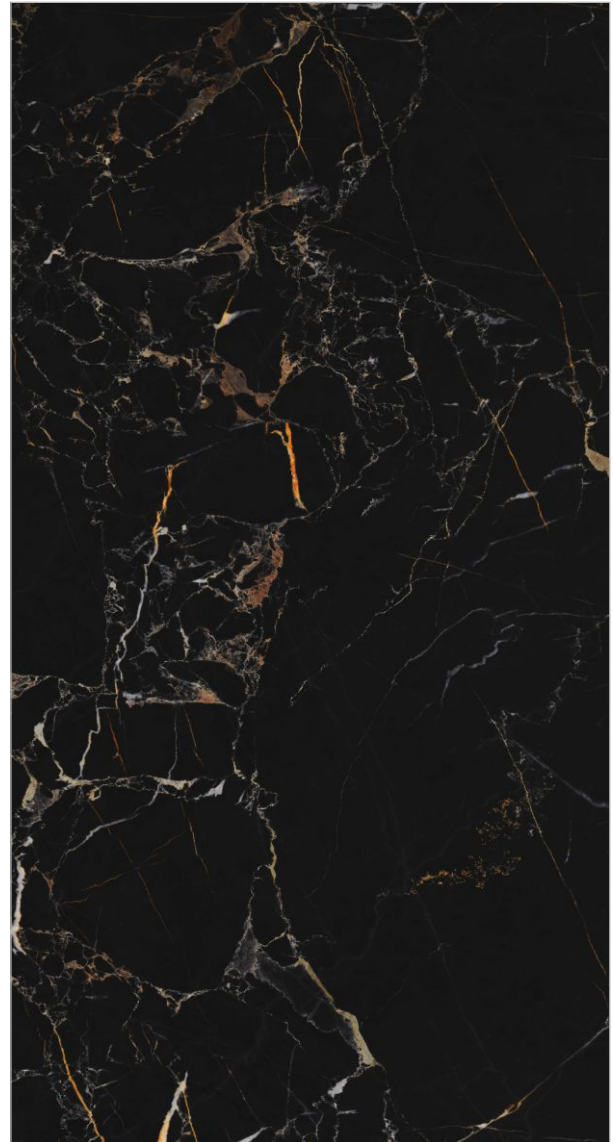

SURFACE - **POLISHED**

24 x 24 in / 59.7 x 59.7 cm
Rectified

12 x 24 in / 29.7 x 59.7 cm
Rectified

Trim

3 x 24 in / 7.2 x 59.7 cm
Rectified

24 x 48 in / 59.7 x 119.7 cm
Rectified

Mosaics

2 in / 5 cm
Hexagon Mosaic
Matt