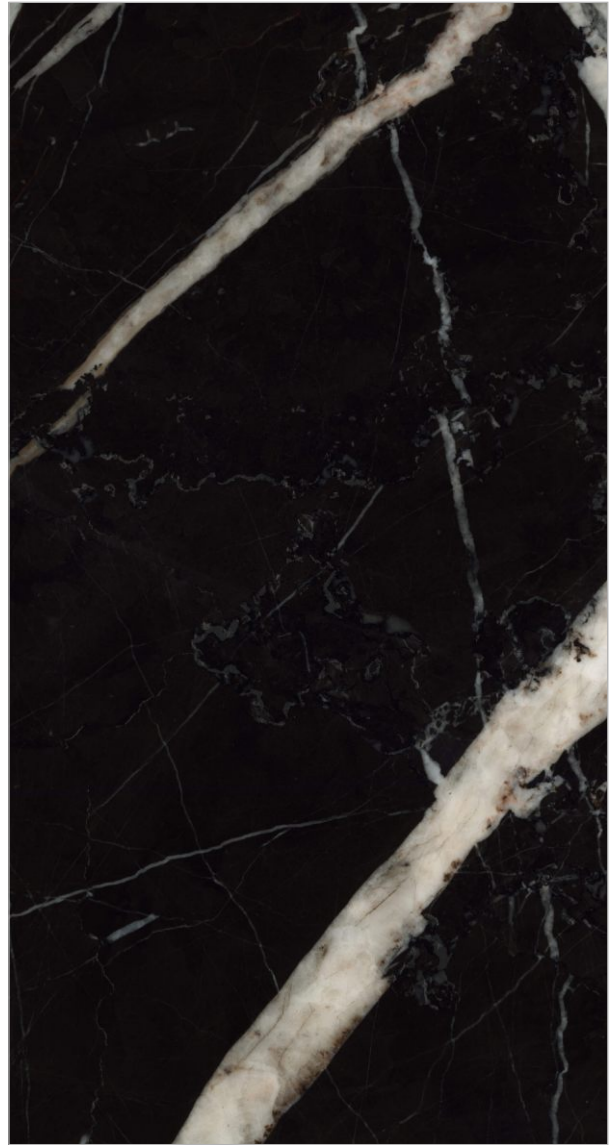

2x2 in / 5x5 cm
Mosaic
Matt

NERO MARQUINE

SURFACE - **POLISHED**

24 x 24 in / 59.7 x 59.7 cm
Rectified

12 x 24 in / 29.7 x 59.7 cm
Rectified

3 x 24 in / 7.2 x 59.7 cm
Rectified

24 x 48 in / 59.7 x 119.7 cm
Rectified