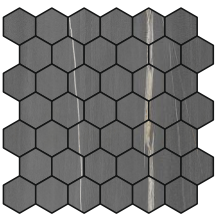

24 x 48 in / 59.7 x 119.7 cm
Rectified

12 x 24 in / 29.7 x 59.7 cm
Rectified

Trim

3 x 24 in / 7.2 x 59.7 cm
Rectified

Mosaics

2 in / 5 cm
Hexagon Mosaic
Matt

2x2 in / 5x5 cm
Mosaic
Matt

CEPPO GRIGIO