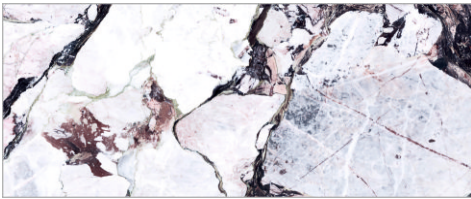

CALACATTA VIOLAKAS

SURFACE - MATT

24 x 24 in / 59.7 x 59.7 cm
Rectified

24 x 48 in / 59.7 x 119.7 cm
Rectified

12 x 24 in / 29.7 x 59.7 cm
Rectified

Trim

3 x 24 in / 7.2 x 59.7 cm
Rectified

Mosaics